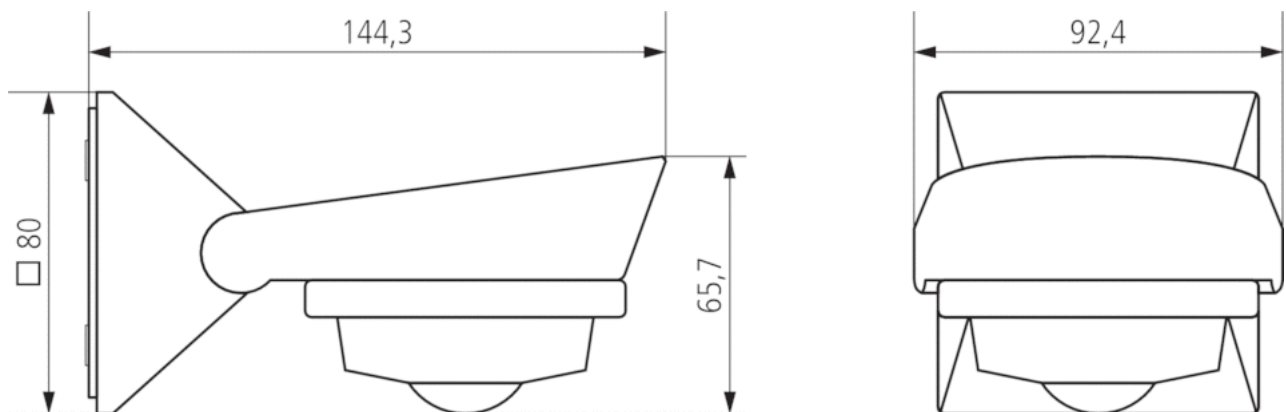

Connection example

Detection range

Mounting height (A)	Head on to (r)	Diagonally (t)
2,5 m	10 m	32 m

Scale drawings

Accessories

RC filter

- Article number: 9070523
[Details ▶ www.theben.de](http://www.theben.de)