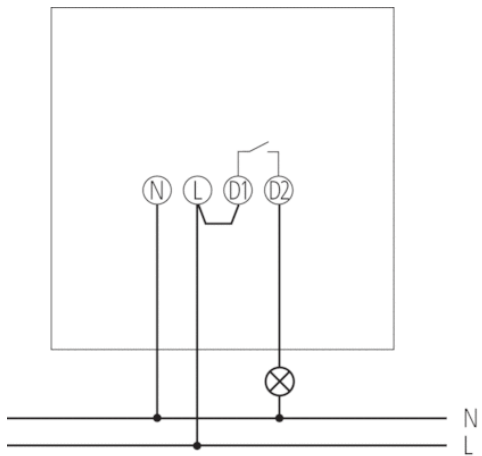

Description

- Motion detector (PIR)
- Automatic lighting control based on presence and brightness
- For installation on walls and ceilings
- 360° detection angle
- Mixed light measurement suitable for the control of fluorescent, incandescent and halogen lamps
- Single-handed plug-in installation with retained screws
- Instant start-up possible via factory preset
- Adjustable brightness switching value and switch-off delay
- Sensitivity can be reduced to limit detection area
- Sensor head can be adjusted vertically by 90° upwards or 70° downwards, thus allowing universal installation
- Creep under protection
- Detection area can be limited using enclosed segments
- Screwless terminals for quick installation
- LUXA corner angle white included

Technical data

Operating voltage	230 V AC
Frequency	50 – 60 Hz
Stand-by consumption	~0,9 W
Light measurement	Mixed light measurement
Number of channels	1
Type of contact	NO contact
Installation type	Wall and ceiling installation
Setting range brightness	5 – 1000 lx
Switching capacity light	10 A (at 230 V AC, $\cos \varphi = 1$), 6 A (at 230 V AC, $\cos \varphi = 0.6$), 3 AX (at 230 V AC, $\cos \varphi = 0.3$)
Detection angle	360°
Installation height	2 – 4 m
Switching output	Potential-free
Light switch-off delay	5 s-12 min
Incandescent lamp load	1000 W
Fluorescent lamp load (conventional) not corrected	900 VA
Fluorescent lamp load (conventional) parallel-corrected	200 VA 18 μ F
Fluorescent lamp load (conventional) series-corrected	900 VA
Fluorescent lamp load (conventional) lead-lag circuit	400 VA
Fluorescent lamp load (electronic ballast)	400 VA
Lamps	Incandescent/halogen lamps, fluorescent lamps, Energy saving lamps, LEDs
Ambient temperature	-15 °C ... +45 °C
Protection class	II
Type of protection	IP 55

Connection example

Detection range

Mounting height (A)	Head on to (r)	Diagonally (t)
2,5 m	10 m	32 m

Scale drawings

Accessories

RC filter

- Article number: 9070523
[Details ▶ www.theben.de](http://www.theben.de)