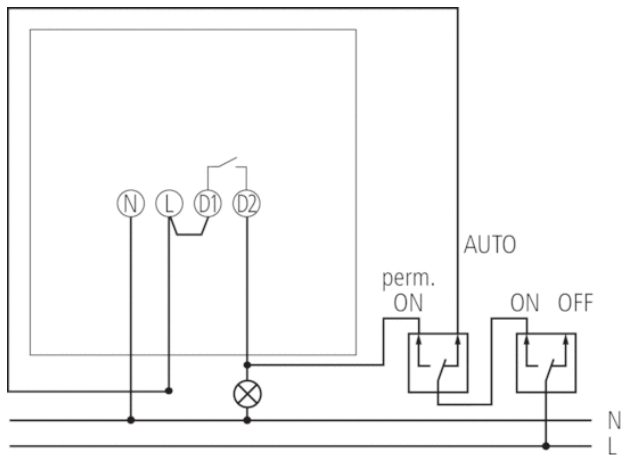

Description

- Motion detector (PIR)
- Automatic lighting control based on presence and brightness
- For installation on walls and ceilings
- 360° detection angle
- Mixed light measurement suitable for the control of fluorescent, incandescent and halogen lamps
- Single-handed plug-in installation with retained screws
- Instant start-up possible via factory preset
- Adjustable brightness switching value and switch-off delay
- Sensitivity can be reduced to limit detection area
- Sensor head can be adjusted vertically by 90° upwards or 70° downwards, thus allowing universal installation
- Creep under protection
- Detection area can be limited using enclosed segments
- Screwless terminals for quick installation
- LUXA corner angle white included

Technical data

Operating voltage	230 V AC
Frequency	50 – 60 Hz
Stand-by consumption	~0,9 W
Light measurement	Mixed light measurement
Number of channels	1
Type of contact	NO contact
Installation type	Wall and ceiling installation
Setting range brightness	5 – 1000 lx
Switching capacity light	10 A (at 230 V AC, $\cos \varphi = 1$), 6 A (at 230 V AC, $\cos \varphi = 0.6$), 3 AX (at 230 V AC, $\cos \varphi = 0.3$)
Detection angle	360°
Installation height	2 – 4 m
Switching output	Potential-free
Light switch-off delay	5 s-12 min
Incandescent lamp load	1000 W
Fluorescent lamp load (conventional) not corrected	900 VA
Fluorescent lamp load (conventional) parallel-corrected	200 VA 18 μ F
Fluorescent lamp load (conventional) series-corrected	900 VA
Fluorescent lamp load (conventional) lead-lag circuit	400 VA
Fluorescent lamp load (electronic ballast)	400 VA
Lamps	Incandescent/halogen lamps, fluorescent lamps, Energy saving lamps, LEDs
Ambient temperature	-15 °C ... +45 °C
Protection class	II
Type of protection	IP 55

Connection example

Detection range

Mounting height (A)	Head on to (r)	Diagonally (t)
2,5 m	10 m	32 m

Scale drawings

Accessories

RC filter

- Article number: 9070523
[Details ▶ www.theben.de](http://www.theben.de)