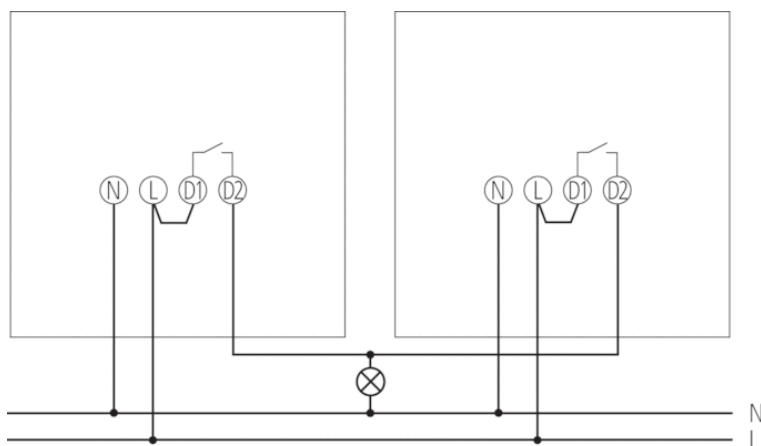

Description

- Motion detector (PIR)
- Automatic lighting control based on presence and brightness
- For installation on walls and ceilings
- 360° detection angle
- Mixed light measurement suitable for the control of fluorescent, incandescent and halogen lamps
- Single-handed plug-in installation with retained screws
- Instant start-up possible via factory preset
- Adjustable brightness switching value and switch-off delay
- Sensitivity can be reduced to limit detection area
- Sensor head can be adjusted vertically by 90° upwards or 70° downwards, thus allowing universal installation
- Creep under protection
- Detection area can be limited using enclosed segments
- Screwless terminals for quick installation
- LUXA corner angle white included

Technical data

Operating voltage	230 V AC
Frequency	50 – 60 Hz
Stand-by consumption	~0,9 W
Light measurement	Mixed light measurement
Number of channels	1
Type of contact	NO contact
Installation type	Wall and ceiling installation
Setting range brightness	5 – 1000 lx
Switching capacity light	10 A (at 230 V AC, $\cos \varphi = 1$), 6 A (at 230 V AC, $\cos \varphi = 0.6$), 3 AX (at 230 V AC, $\cos \varphi = 0.3$)
Detection angle	360°
Installation height	2 – 4 m
Switching output	Potential-free
Light switch-off delay	5 s-12 min
Incandescent lamp load	1000 W
Fluorescent lamp load (conventional) not corrected	900 VA
Fluorescent lamp load (conventional) parallel-corrected	200 VA 18 μ F
Fluorescent lamp load (conventional) series-corrected	900 VA
Fluorescent lamp load (conventional) lead-lag circuit	400 VA
Fluorescent lamp load (electronic ballast)	400 VA
Lamps	Incandescent/halogen lamps, fluorescent lamps, Energy saving lamps, LEDs
Ambient temperature	-15 °C ... +45 °C
Protection class	II
Type of protection	IP 55

Connection example

Detection range

Mounting height (A)	Head on to (r)	Diagonally (t)
2,5 m	10 m	32 m

Scale drawings

Accessories

RC filter

- Article number: 9070523
[Details ▶ www.theben.de](http://www.theben.de)