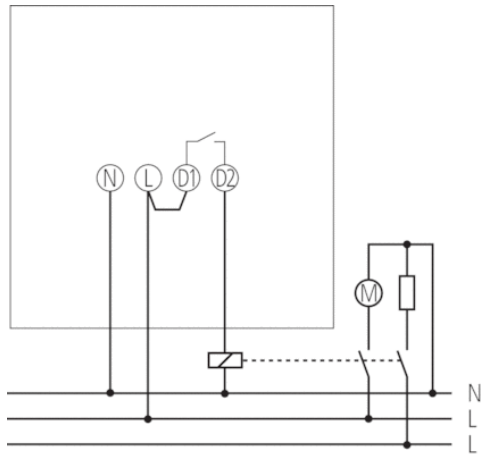

Description

- Motion detector (PIR)
- Automatic lighting control based on presence and brightness
- For installation on walls and ceilings
- 360° detection angle
- Mixed light measurement suitable for the control of fluorescent, incandescent and halogen lamps
- Single-handed plug-in installation with retained screws
- Instant start-up possible via factory preset
- Adjustable brightness switching value and switch-off delay
- Sensitivity can be reduced to limit detection area
- Sensor head can be adjusted vertically by 90° upwards or 70° downwards, thus allowing universal installation
- Creep under protection
- Detection area can be limited using enclosed segments
- Screwless terminals for quick installation
- LUXA corner angle white included

Technical data

Operating voltage	230 V AC
Frequency	50 – 60 Hz
Stand-by consumption	~0,9 W
Light measurement	Mixed light measurement
Number of channels	1
Type of contact	NO contact
Installation type	Wall and ceiling installation
Setting range brightness	5 – 1000 lx
Switching capacity light	10 A (at 230 V AC, $\cos \varphi = 1$), 6 A (at 230 V AC, $\cos \varphi = 0.6$), 3 AX (at 230 V AC, $\cos \varphi = 0.3$)
Detection angle	360°
Installation height	2 – 4 m
Switching output	Potential-free
Light switch-off delay	5 s-12 min
Incandescent lamp load	1000 W
Fluorescent lamp load (conventional) not corrected	900 VA
Fluorescent lamp load (conventional) parallel-corrected	200 VA 18 μ F
Fluorescent lamp load (conventional) series-corrected	900 VA
Fluorescent lamp load (conventional) lead-lag circuit	400 VA
Fluorescent lamp load (electronic ballast)	400 VA
Lamps	Incandescent/halogen lamps, fluorescent lamps, Energy saving lamps, LEDs
Ambient temperature	-15 °C ... +45 °C
Protection class	II
Type of protection	IP 55

Connection example

Detection range

Mounting height (A)	Head on to (r)	Diagonally (t)
2,5 m	10 m	32 m

Scale drawings

Accessories

RC filter

- Article number: 9070523
[Details ▶ www.theben.de](http://www.theben.de)