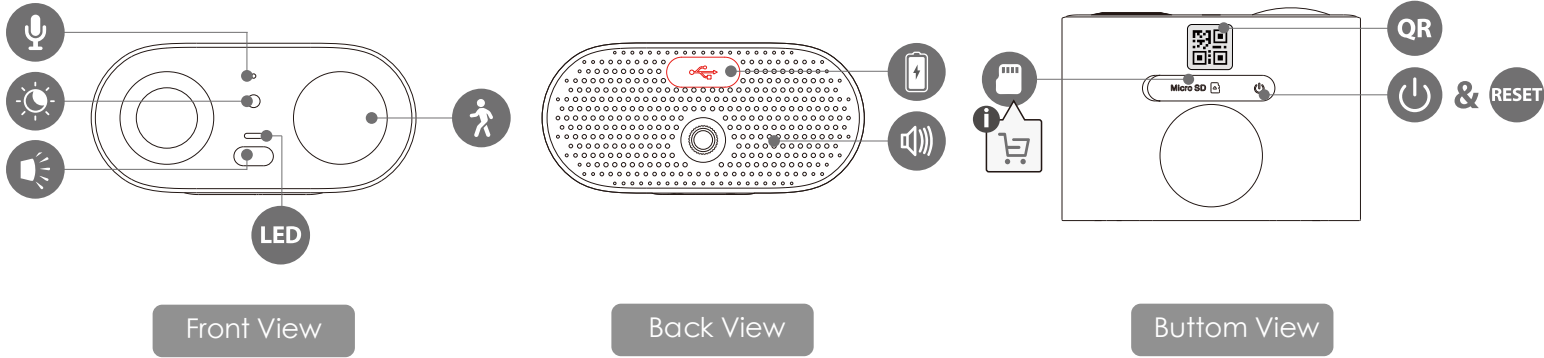

Specifications

Camera

1/2.8" Progressive CMOS
3MP(2304*1296)
Night Vision: 15m(49ft) Distance
2.8mm Fixed Lens, Max. Aperture F2.0
Field of View : 98° (H), 54° (V), 121° (D)
5000mAh Rechargeable Battery

Video & Audio

Video Compression : H.264&H.265
Up to 15fps Frame Rate
8x Digital Zoom
Two-way Audio

Notice Management

Motion Detection
Human Detection
Configurable Region
Work mode

Storage

Local Storage: SD Card (Up to 256GB)
Cloud Storage: Imou Subscription Plan
Record, view, and save events in your Imou app with a 31 day trial of the Imou Subscription Plan.

Network

Wi-Fi:IEEE802.11b/g/n,50m Open Field
Imou App: iOS, Android

Auxiliary Interface

Built-in Mic & Speaker
Power on / off / Reset Button
SD Card Slot

General

DC 5V 2A Power / Imou Solar Panel Supply
Power Consumption:< 3.5W
Operating Temperature:-20°C~+50°C (-4°F~122°F)
Charging Temperature:-0°C~+45°C (32°F~112°F)
Camera Dimensions: 88 × 63 × 41 mm (3.46 × 2.48 × 1.61 inch)
Camera Weight: 180g (0.40 lb)
MSDS、CE、Alexa

What's in the box

- 1x Camera
- 1x Mounting Bracket
- 1x Install stickers
- 1x TypeC Cable
- 1x Quick Start Guide
- 1x Screw Mounting Base
- 1x Sticky Plate
- 1x Screw and Wall Anchor pack