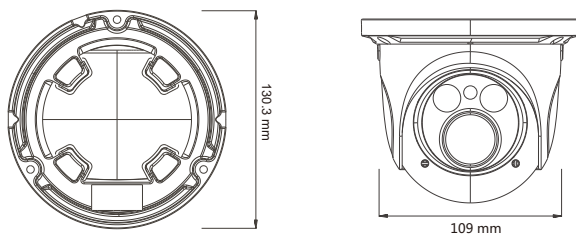

Dimensions

Available Accessories

TD-YXH0201

TD-YZJ0802

TD-YZJ0402

Specifications

Specifications	Model	TD-9525S1
Camera		
Image Sensor		1 / 2.8 "CMOS
Image Size		1920 x 1080
Electronic Shutter		1 / 25 s ~ 1 / 100000 s
Auto Iris		Fixed Iris
Min. Illumination		0.1 lux @F1.2,AGC ON; 0 lux with IR
Lens		2.8 ~ 12 mm @F1.4, angle of view : 96° ~ 35°
Lens Mount		Φ14
Day & Night		ICR
Wide Dynamic Range		Digital WDR
Digital NR		3D DNR
Angle Adjustment		Pan : 0°~360°, Tilt : 0°~90°, Rotation : 0°~360°
Image		
Video Compression		H.264 / MJPEG
H.264 Compression Standard		Baseline Profile / Main Profile / High Profile
Resolution		1080P (1920 × 1080), 720P (1280 × 720), D1, CIF, 480 x 240
Main Stream		60Hz : 1080P (1 ~ 30fps) / 720P (1 ~ 30fps) 50Hz : 1080P (1 ~ 25fps) / 720P (1 ~ 25fps)
Bit Rate		256Kbps ~ 5Mbps
Encode Mode		VBR / CBR
Quality		Five levels under VBR; Freely adjustable under CBR
Image Settings		ROI, Saturation, Brightness, Chroma, Contrast, Wide Dynamic, Sharpen, NR, etc. adjustable through client software or web browser
ROI		3 ROI
Interfaces		
Network		RJ45
Functions		
Remote Monitoring		IE browsing, CMS remote control
Online Connection		Support simultaneous monitoring for up to 3 users; Support multi-stream real time transmission
Network Protocol		TCP / IP, UDP, DHCP, NTP, RTSP, DDNS, SMTP, FTP
Interface Protocol		ONVIF
Storage		Network remote storage
Smart Alarm		Motion alarm
PoE		Yes
IR Distance		20 ~ 30 m
Water-proof		IP66
Others		
Power Supply		DC12V / PoE
Power Consumption		< 2.5W
IR Consumption ON		< 5W
Operating Environment		- 20 °C ~ 50 °C, 10 % ~ 90 % humidity
Dimensions (mm)		Φ109 x 130
Weight (net)		695g
Installation		Pendent mounting (Wall mounting available with the junction box and bracket)