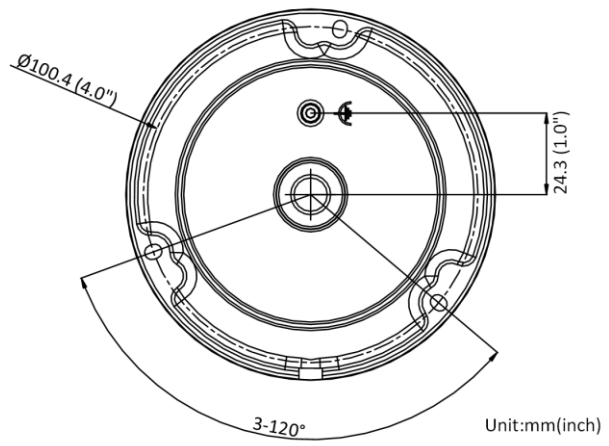

▪ Dimension

Unit:mm(inch)