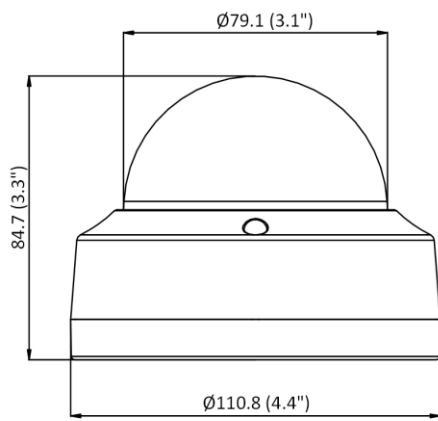

▪ Dimension

Unit:mm(inch)