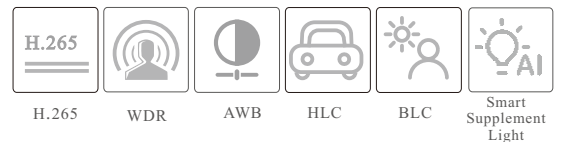

TD-9462E4

6MP Dual-illumination Bullet Network Camera

- H.265S/ H.265+/H.265/H.264S/H.264 +/H.264 coding
- Max. resolution: 3296 × 1856
- 30~40m white light view distance; 30~50 IR view distance
- Support smart supplement light
- ICR auto switch, true day / night vision
- 3D DNR, WDR, HLC, BLC, Smart IR and ROI coding
- Support electronic image stabilization
- Built-in micro SD card slot; up to 512G
- DC12V/PoE power supply
- IP 67 ingress protection
- Support three streams
- Support P2P function
- Support SMD
- Support remote monitoring by smart phones & tablet PCs with iOS and Android OS
- Intelligent analytics

Network Protocol	UDP, IPv4, IPv6, DHCP, NTP, RTSP, RTP, RTCP, RTMP, FTP, PPPoE, DDNS, SMTP, SNMP, HTTP, 802.1x, UPnP, HTTPS, HTTP POST, P2P, QoS
Interface Protocol	ONVIF
Storage	Network remote storage; micro SD card storage
Smart Alarm	Motion detection, SMD, sensor alarm, SD card error, SD card full, IP address conflict, cable disconnection
General Function	Watermark, video mask, heartbeat, image distortion correction, smart IR, smart supplement light, system backup, corridor pattern, ANR
Security	Firmware encryption, HTTPs encryption, configuration encryption, illegal login lock, IP address filtering, 802.1x authentication, basic and digest authentication for HTTP
PoE	Yes, IEEE802.3af
Supplement Light Range	IR range: 30 ~ 50 m; white light range:30 ~ 40 m
Ingress Protection	IP 67
Others	
Power Supply	DC12V/PoE
Power Consumption	< 10W
Storage Conditions	- 30 °C ~ 65°C (-22°F~149°F), Humidity: less than 95 % (non-condensing)
Operating Conditions	- 30 °C ~ 60 °C (-22°F~140°F), Humidity: less than 95 % (non-condensing)
Dimensions (mm)	217.8 × 80.5 × 80.3
Weight (net)	Approx. 0.672KG
Installation	Ceiling mounting; Wall mounting
Certificate	CE, FCC
Environmental Protection	Directive EU RoHS, WEEE(2012/19/EU), directive 94/62/EC and REACH(EC1907/2006)