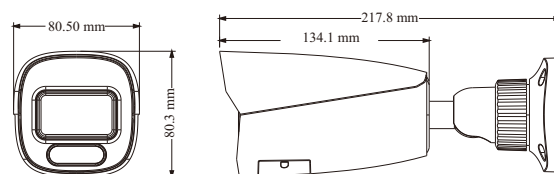

Network Protocol	UDP, IPv4, IPv6, DHCP, NTP, RTSP, RTP, RTCP, RTMP, FTP, PPPoE, DDNS, SMTP, SNMP, HTTP, 802.1x, UPnP, HTTPS, HTTP POST, P2P, QoS
Interface Protocol	ONVIF
Storage	Network remote storage; micro SD card storage
Smart Alarm	Motion detection, SMD, sensor alarm, SD card error, SD card full, IP address conflict, cable disconnection
General Function	Watermark, video mask, heartbeat, image distortion correction, smart IR, smart supplement light, system backup, corridor pattern, ANR
Security	Firmware encryption, HTTPs encryption, configuration encryption, illegal login lock, IP address filtering, 802.1x authentication, basic and digest authentication for HTTP
PoE	Yes, IEEE802.3af
Supplement Light Range	IR range: 30 ~ 50 m; white light range:30 ~ 40 m
Ingress Protection	IP 67
Others	
Power Supply	DC12V/PoE
Power Consumption	< 10W
Storage Conditions	- 30 °C ~ 65°C (-22°F~149°F), Humidity: less than 95 % (non-condensing)
Operating Conditions	- 30 °C ~ 60 °C (-22°F~140°F), Humidity: less than 95 % (non-condensing)
Dimensions (mm)	217.8 × 80.5 × 80.3
Weight (net)	Approx. 0.672KG
Installation	Ceiling mounting; Wall mounting
Certificate	CE, FCC
Environmental Protection	Directive EU RoHS, WEEE(2012/19/EU), directive 94/62/EC and REACH(EC1907/2006)

DIMENSIONS