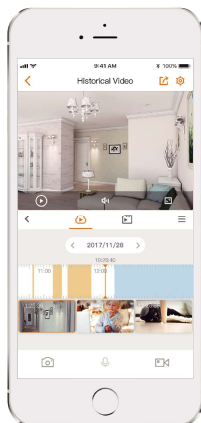

imou

Turret SE (-C)

1080P H.265 Turret Wi-Fi Camera

Turret SE delivers 2MP live monitoring with a choice of 2.8mm / 3.6 mm lens option, it supports the latest H.265 compression which can save up to 50% bandwidth and storage. Human Detection allows you to monitor what matters without receiving annoying false alerts.

-  **1080P Full HD Video**
See more than 720P
-  **Human Detection**
Quickly find human targets in you home
-  **Built-in Microphone**
High quality microphone picks up sounds clearly while monitoring
-  **H.265 Codec**
Save more high-quality video in less space
-  **24/7 Protection**
Infrared night vision for clear-as-day clarity even in pitch dark
-  **Alarm Notification**
Sends instant motion-activated alerts to your mobile phone
-  **Diversified Storage**
Supports NVR, Cloud Storage or Micro SD card (up to 512GB)
-  **Wi-Fi Connection**
IEEE802.11b/g/n/ax(2.4 GHz) support Wi-Fi 6

Camera

1/2.8" 2 Megapixel Progressive CMOS
2MP(1920 x 1080)
Night Vision: 30m(98ft) Distance
2.8mm/3.6mm Fixed Lens
Field of View: 2.8mm; 92° (H), 50° (V), 107° (D)
3.6mm: 78° (H), 40° (V), 97° (D)
One infrared light