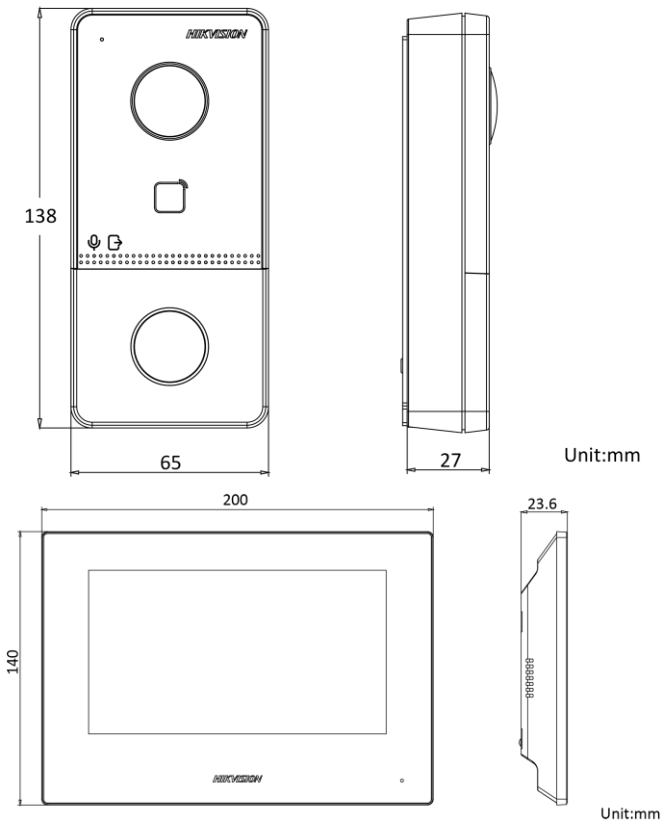

5	Power Terminal	15	Debugging Port
6	Loudspeaker	16	TAMPER
7	Alarm Terminal	17	Set Screw
8	Microphone	18	TF Card Slot
9	Camera	19	Network Interface
10	Indicator		

Dimension

Available Model

DS-KIS605-P