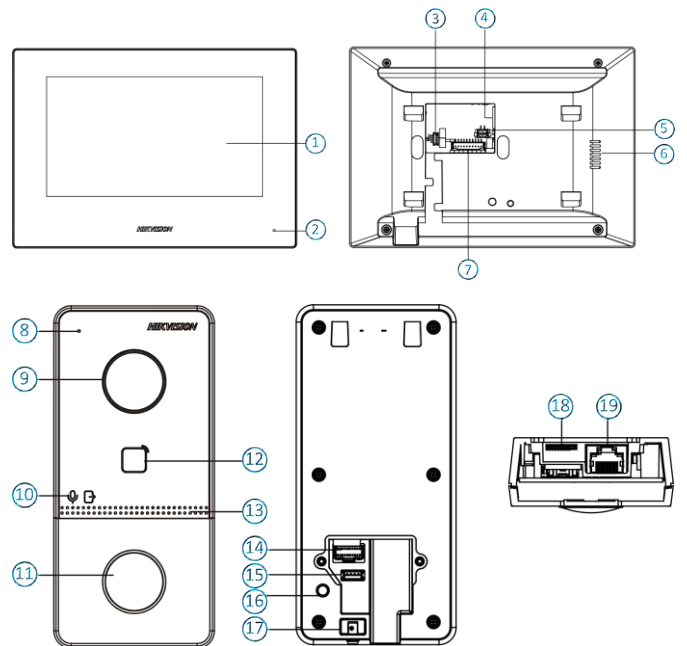

Working humidity	10% to 95%
Dimension	138 mm × 65 mm × 27 mm
Installation	Surface mounting
Protection level	IP65
Button	1
Indicator	2
Power supply	IEEE802.3af, standard PoE 12 VDC

<b>Door station</b>	
Operation system	Embedded Linux operation system
Operation mode	Single-button
Flash	16 M, 32 M
RAM	256 M

<b>Indoor station</b>	
Network interface	RJ45, standard PoE for power supply
RS-485	1(Reserved)
Alarm input	8 zones
Relay output	2(Reserved)
Power input	2 pins

<b>Indoor station</b>	
Power supply	12 VDC or standard PoE
Power consumption	≤ 6 W

Working temperature	-10 ° C to 50 ° C (-14 ° F to 122 ° F)
Working humidity	0% to 90%
Dimensions (W × H × D)	200 mm × 140 mm × 15.1 mm (7.87" × 5.51" × 0.59")
Installation	Wall mounting
Weight	683 g (with packaging) 355 g (without packaging)

## Physical Interface

No.	Description	No.	Description
1	Screen	11	Button
2	Microphone	12	Card Reading Area
3	Debugging Port	13	Loudspeaker
4	Network Interface	14	Terminals

5	Power Terminal	15	Debugging Port
6	Loudspeaker	16	TAMPER
7	Alarm Terminal	17	Set Screw
8	Microphone	18	TF Card Slot
9	Camera	19	Network Interface
10	Indicator		